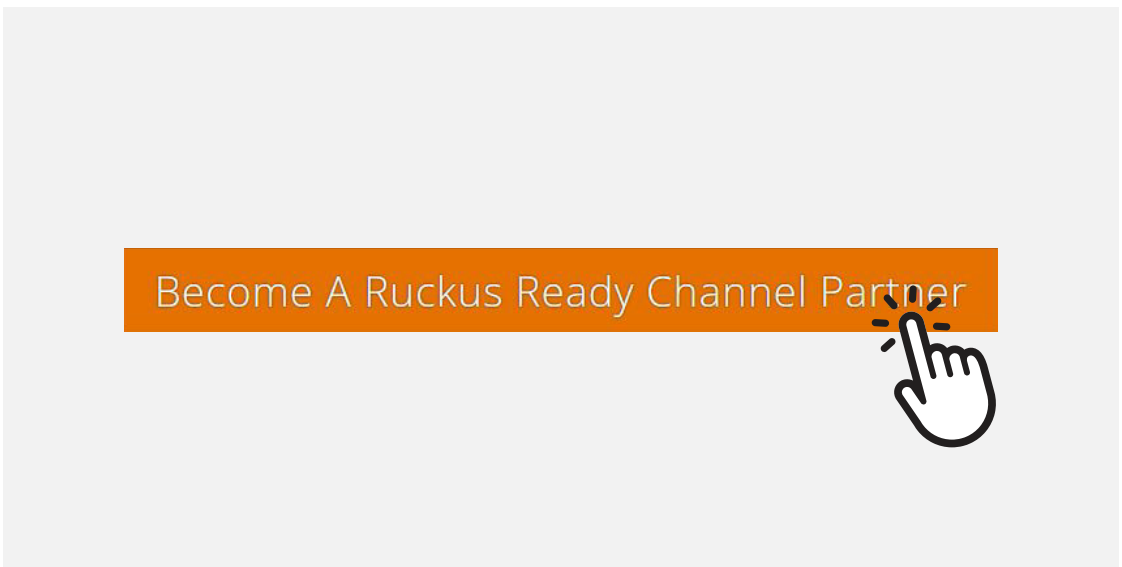

How to register in the Ruckus Partner Portal

1

Go to <https://partners.ruckuswireless.com/>

2

Click on request Become A Ruckus Ready Channel Partner

3

Complete the form

4