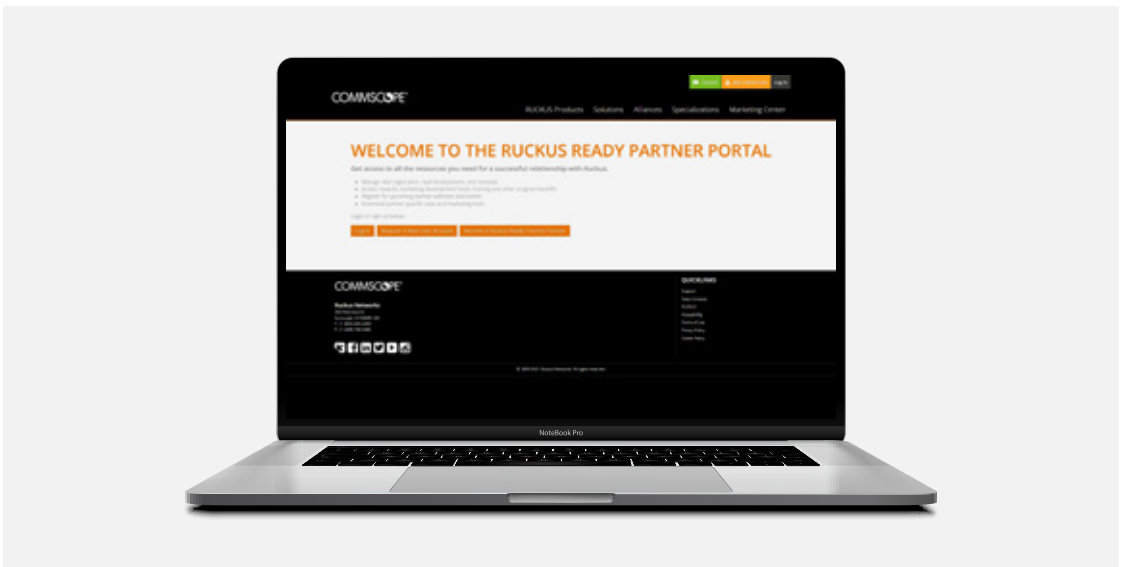

How to register in the Ruckus Partner Portal

1

Go to <https://partners.ruckuswireless.com/>

2

Click on request Become A Ruckus Ready Channel Partner

3

Complete the form

4