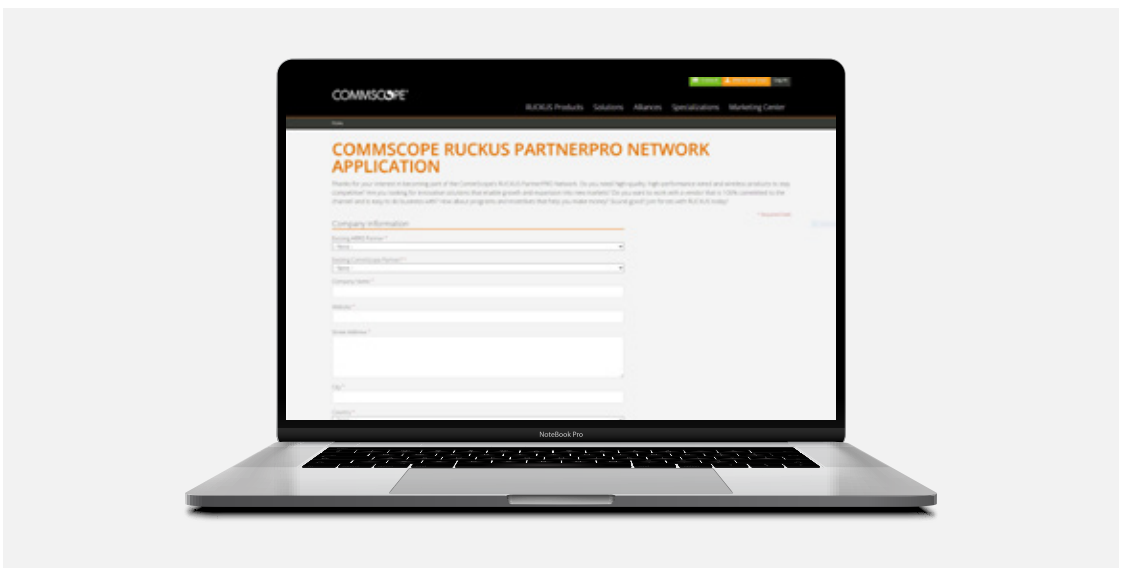

How to register in the Ruckus Partner Portal

1

Go to <https://partners.ruckuswireless.com/>

2

Click on request Become A Ruckus Ready Channel Partner

3

Complete the form

4