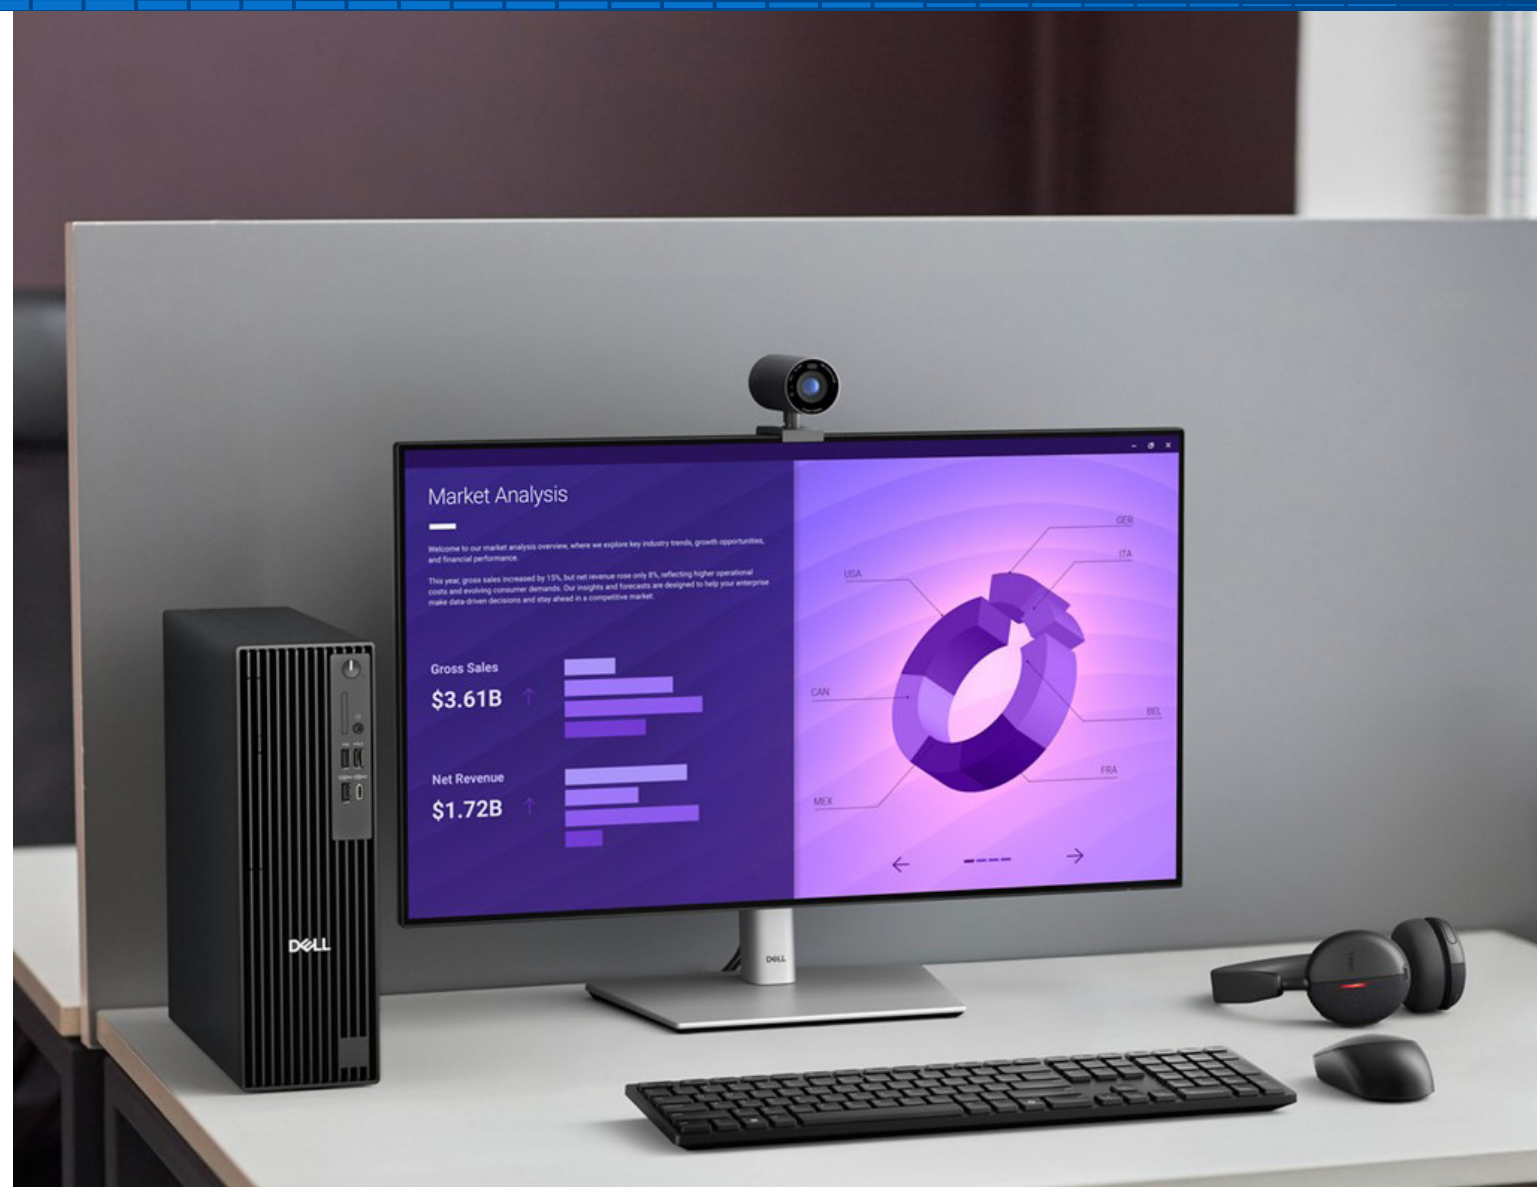

MOC: U2725QE

Dell Pro 34 Plus Video Conferencing Monitor - P3424WEB

Connect like you're there

A 2K QHD webcam

A clutter-free setup

3-year warranty

MOC: P3424WEB

Dell Pro 34 Plus USB-C Hub Monitor - P3425WE

Focus like never before

Curved monitor with a WQHD screen

Including HDMI, DP, USB and RJ45

TÜV 4-Star certified for eye comfort

MOC: P3425WE

Dell Branded

Dell Premier Multi-Device Wireless Keyboard and Mouse - KM7321W